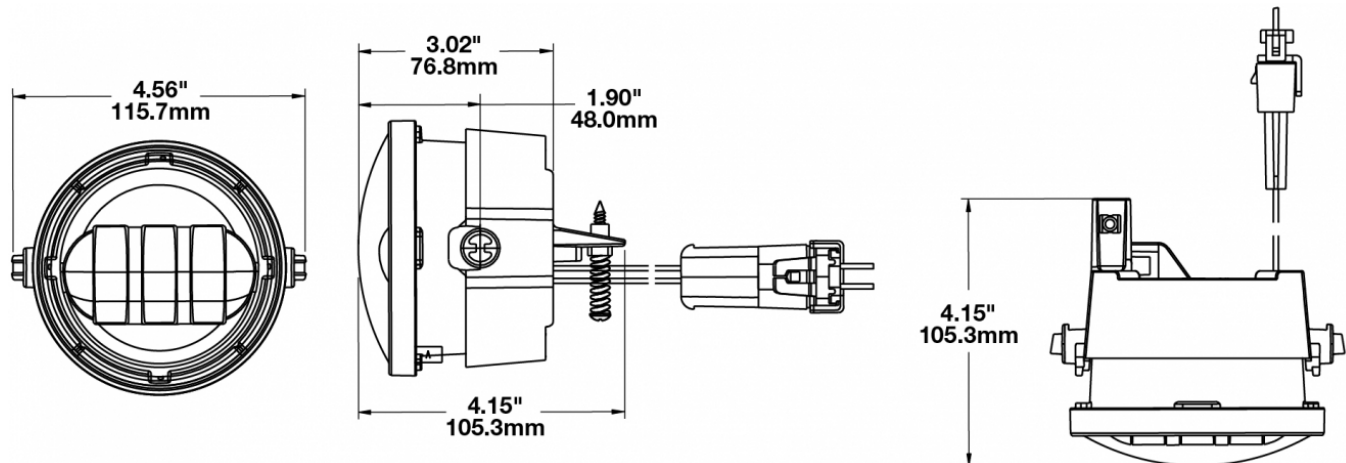

LED Ford Fog Lights - Model 6146

PRODUCT INFORMATION

Description	12V SAE/ECE RHT & LHT LED Fog Light with Black Inner Bezel (for 2005-2010 Model Years)
Height	100.33 mm / 3.95 in
Width	115.82 mm / 4.56 in
Depth	105.41 mm / 4.15 in
Shape	Round
Outer Lens Material	Hardcoated Polycarbonate
Outer Lens Color	Clear
Housing Material	Die-Cast Aluminum
Housing Color	Black
Bezel Color	Black
Mounting Type	Bumper Mount
Minimum Operating Temperature	-40 °C / -40 °F
Maximum Operating Temperature	65 °C / 149 °F
Mating Connector	Packard (#12059183)
Product Weight	0.93 lbs / 0.42 kgs
Shipping Weight	2.15 lbs / 0.98 kgs
Additional Information	Two versions designed to retrofit Ford F-150 fog lights: 2005-2010 Ford F-150 and 2011-2014 Ford F-150

PRODUCT DIMENSIONS

ELECTRICAL SPECIFICATIONS

Input Voltage	12V DC
Operating Voltage	10-15V DC
Red Wire	Positive
Black Wire	Negative
Current Draw	1.6A @ 12V DC

REGULATORY STANDARDS COMPLIANCE

Buy America Standards
Eco Friendly

PHOTOMETRIC SPECIFICATIONS

Raw Lumen Output	1,080
Effective Lumen Output	610
Nominal LED Color Temperature	5000 K
Beam Pattern(s)	Forward Lighting - Fog

APPLICATIONS

PRODUCT WARNINGS

For California residents: