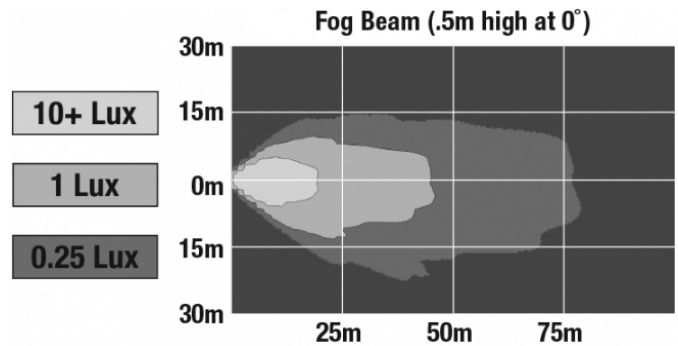

PHOTOMETRIC SPECIFICATIONS

Raw Lumen Output	1,080
Effective Lumen Output	610
Nominal LED Color Temperature	5000 K
Beam Pattern(s)	Forward Lighting - Fog

APPLICATIONS

PRODUCT WARNINGS

For California residents: